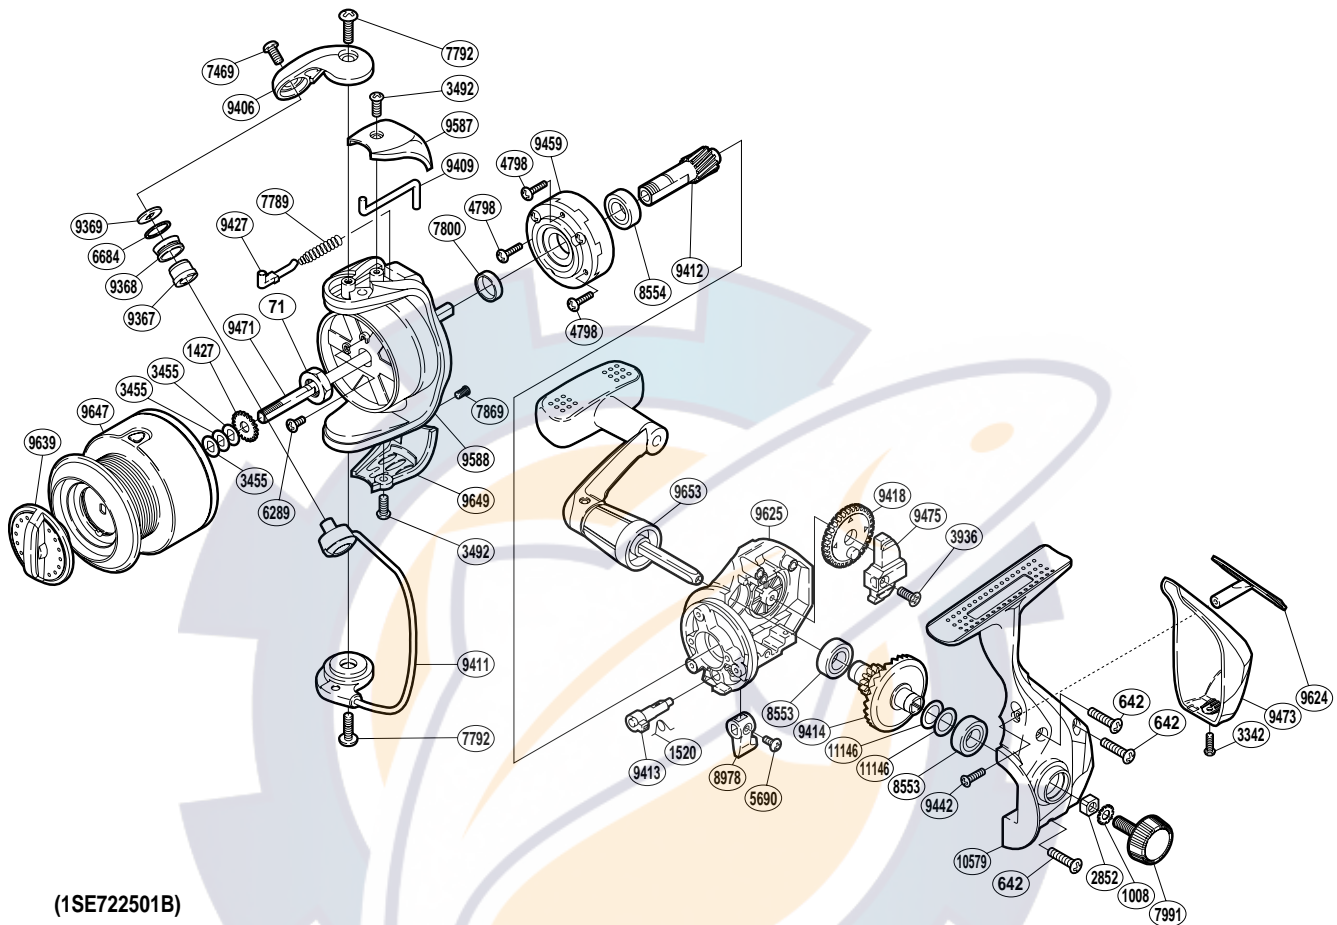

# SHIMANO

## SIENNA

SN-2500FB

(1SE722501B)

Part No.	Description	Part No.	Description	Part No.	Description
RD 0071	Rotor Nut	RD 7800	Rotor Ring	RD 9442	Screw
RD 0642	Screw	RD 7869	Screw	RD 9459	Roller Clutch Assembly
RD 1008	Handle Lock Washer	RD 7991	Handle Screw Cap	RD 9471	Main Shaft
RD 1427	Spool Support	RD 8553	Ball Bearing	RD 9473	Rear Protector B
RD 1520	Anti-Reverse Cam Spring	RD 8554	Ball Bearing	RD 9475	Oscillating Slider
RD 2852	Handle Screw Lock	RD 8978	Anti-Reverse Lever	RD 9587	Bail Spring Cover
RD 3342	Screw	RD 9367	Line Roller Bushing	RD 9588	Rotor
RD 3455	Spool Washer	RD 9368	Line Roller	RD 9624	Rear Protector A
RD 3492	Screw	RD 9369	Line Roller Washer	RD 9625	Body
RD 3936	Screw	RD 9406	Bail Arm	RD 9639	Drag Knob
RD 4798	Screw	RD 9409	Bail Trip Lever	RD 9647	Spool Assembly
RD 5690	Screw	RD 9411	Bail Assembly	RD 9649	Bail Hold Support Guard
RD 6289	Screw	RD 9412	Pinion Gear	RD 9653	Handle Assembly
RD 6684	Line Roller Spacer	RD 9413	Anti-Reverse Cam	RD10579	Side Cover
RD 7469	Screw	RD 9414	Drive Gear	RD11146	Washer
RD 7789	Bail Spring	RD9418	Oscillating Gear		
RD 7792	Screw	RD 9427	Bail Spring Guide		